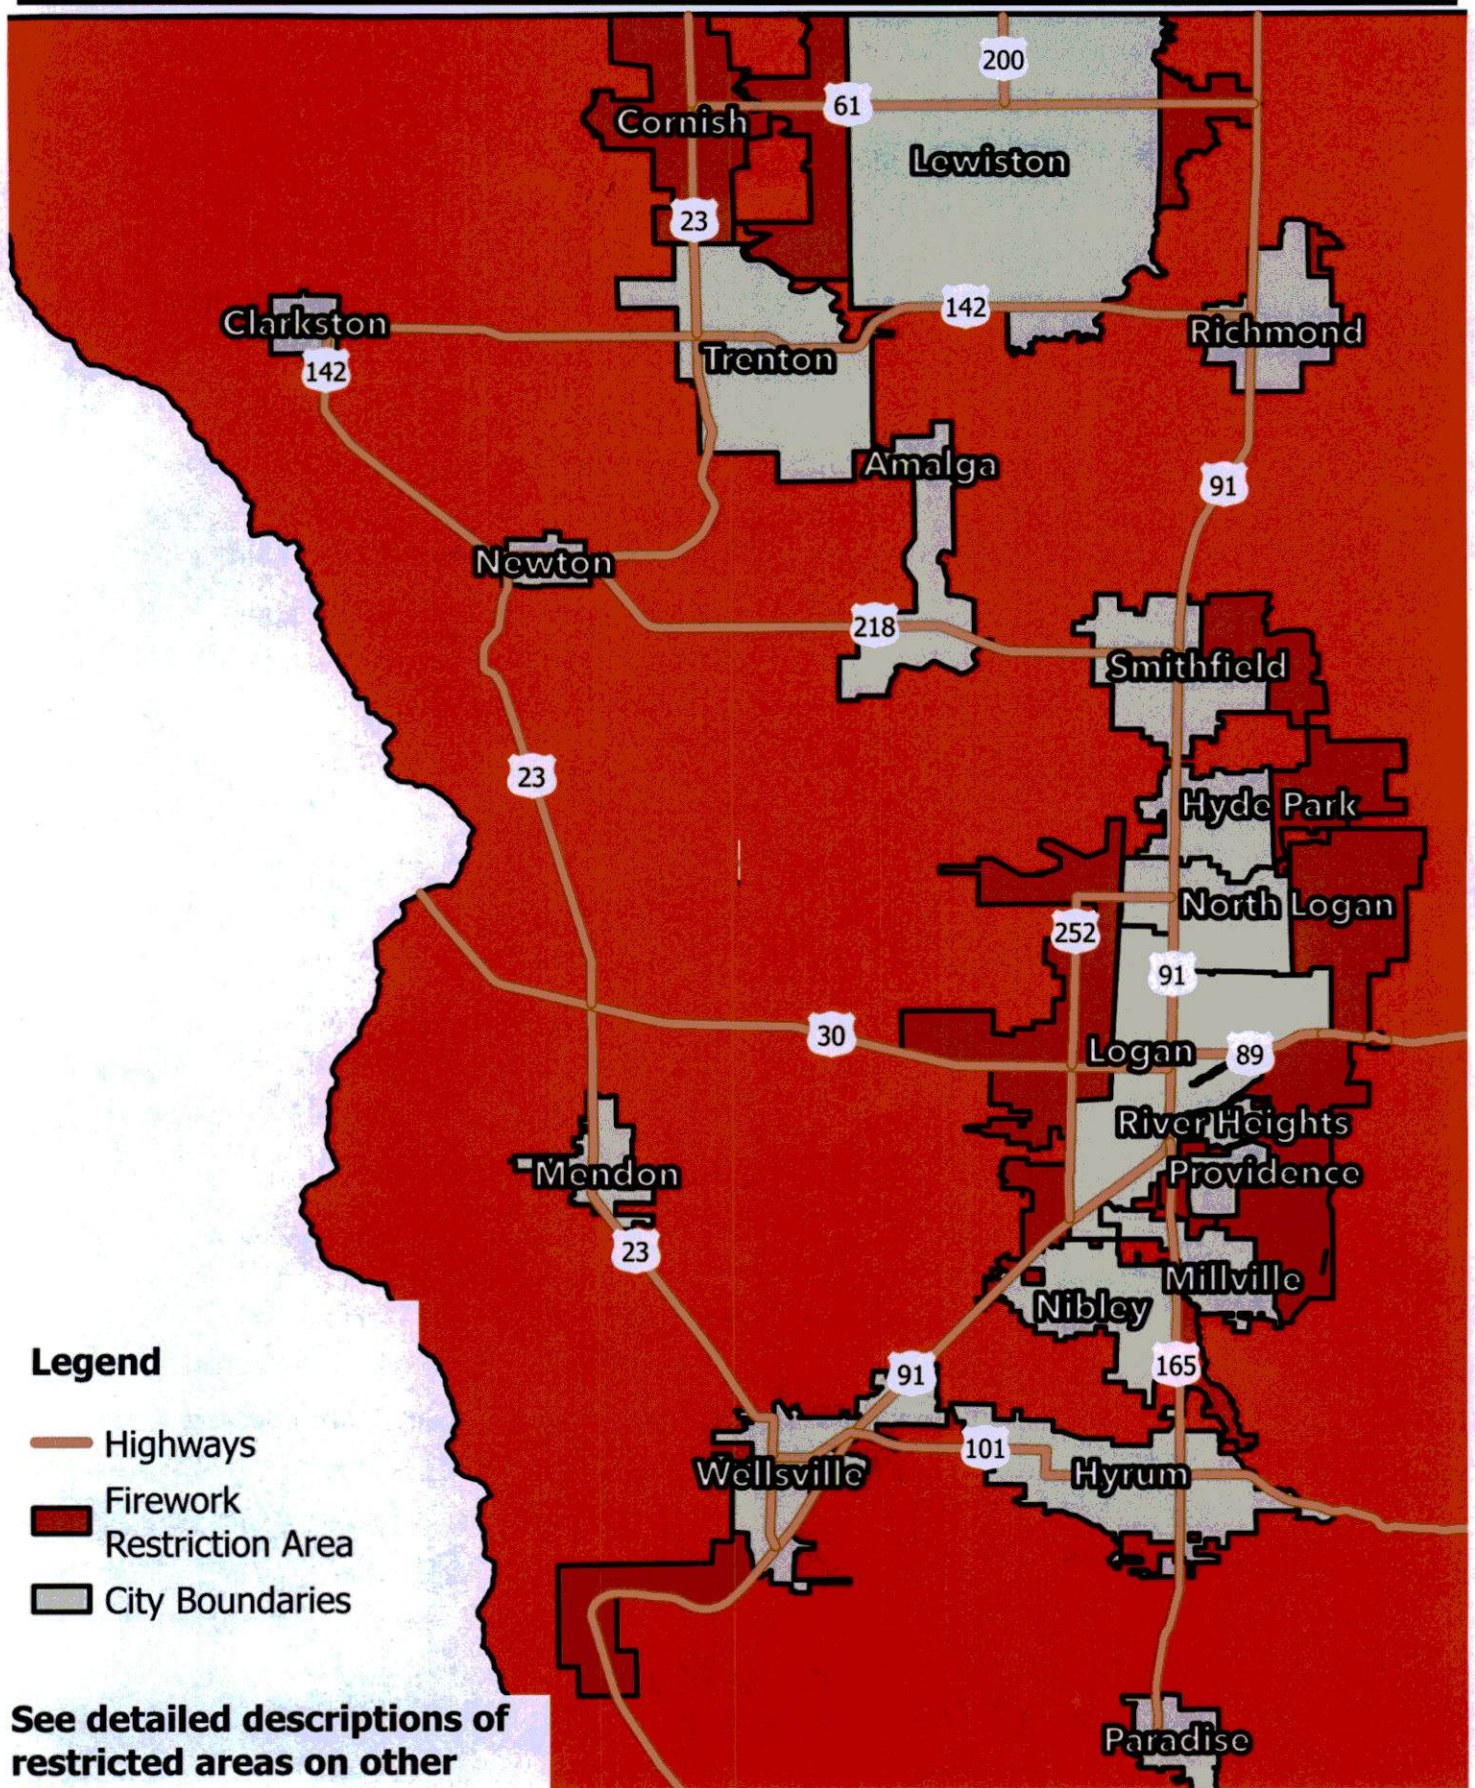

West Closure

- West side of 600 West from the North City boundary to 200 South.
- North side of 200 South from 600 West to 1000 West
- West side of 1000 West from 200 South to the South City boundary

Mendon: No Firework Restrictions.

Millville: All areas East of 550 East.

Newton: No Firework Restrictions.

Nibley: All areas East of Highway 165.

North Logan: All areas East of 1600 East.

Paradise: No firework Restrictions.

Providence: All areas east of 300 East from 450 North to 100 South and continuing from 100 South to 500 South along Main Street. Restrictions continue for areas south of 500 South and west of Garden Drive to Golf Course road. Areas north of Golf Course Road and Spring Creek Parkway are also restricted. Fireworks are also prohibited in any mountainous, bush-covered, or forested areas; and any underdeveloped wildland or land being used for agricultural purposes.

Richmond: All areas East of 300 East and North of 500 North.

River Heights: All areas east of 1000 East.

Smithfield: All areas North of Center Street and East of 200 East. All areas South of Center Street and East of 800 East.

Trenton: No firework restrictions.

Wellsville: All areas West of 200 West and South of 900 South.

See map on other side.

Cache County Firework Restriction Areas 2025

Legend

- Highways
- Firework Restriction Area
- City Boundaries