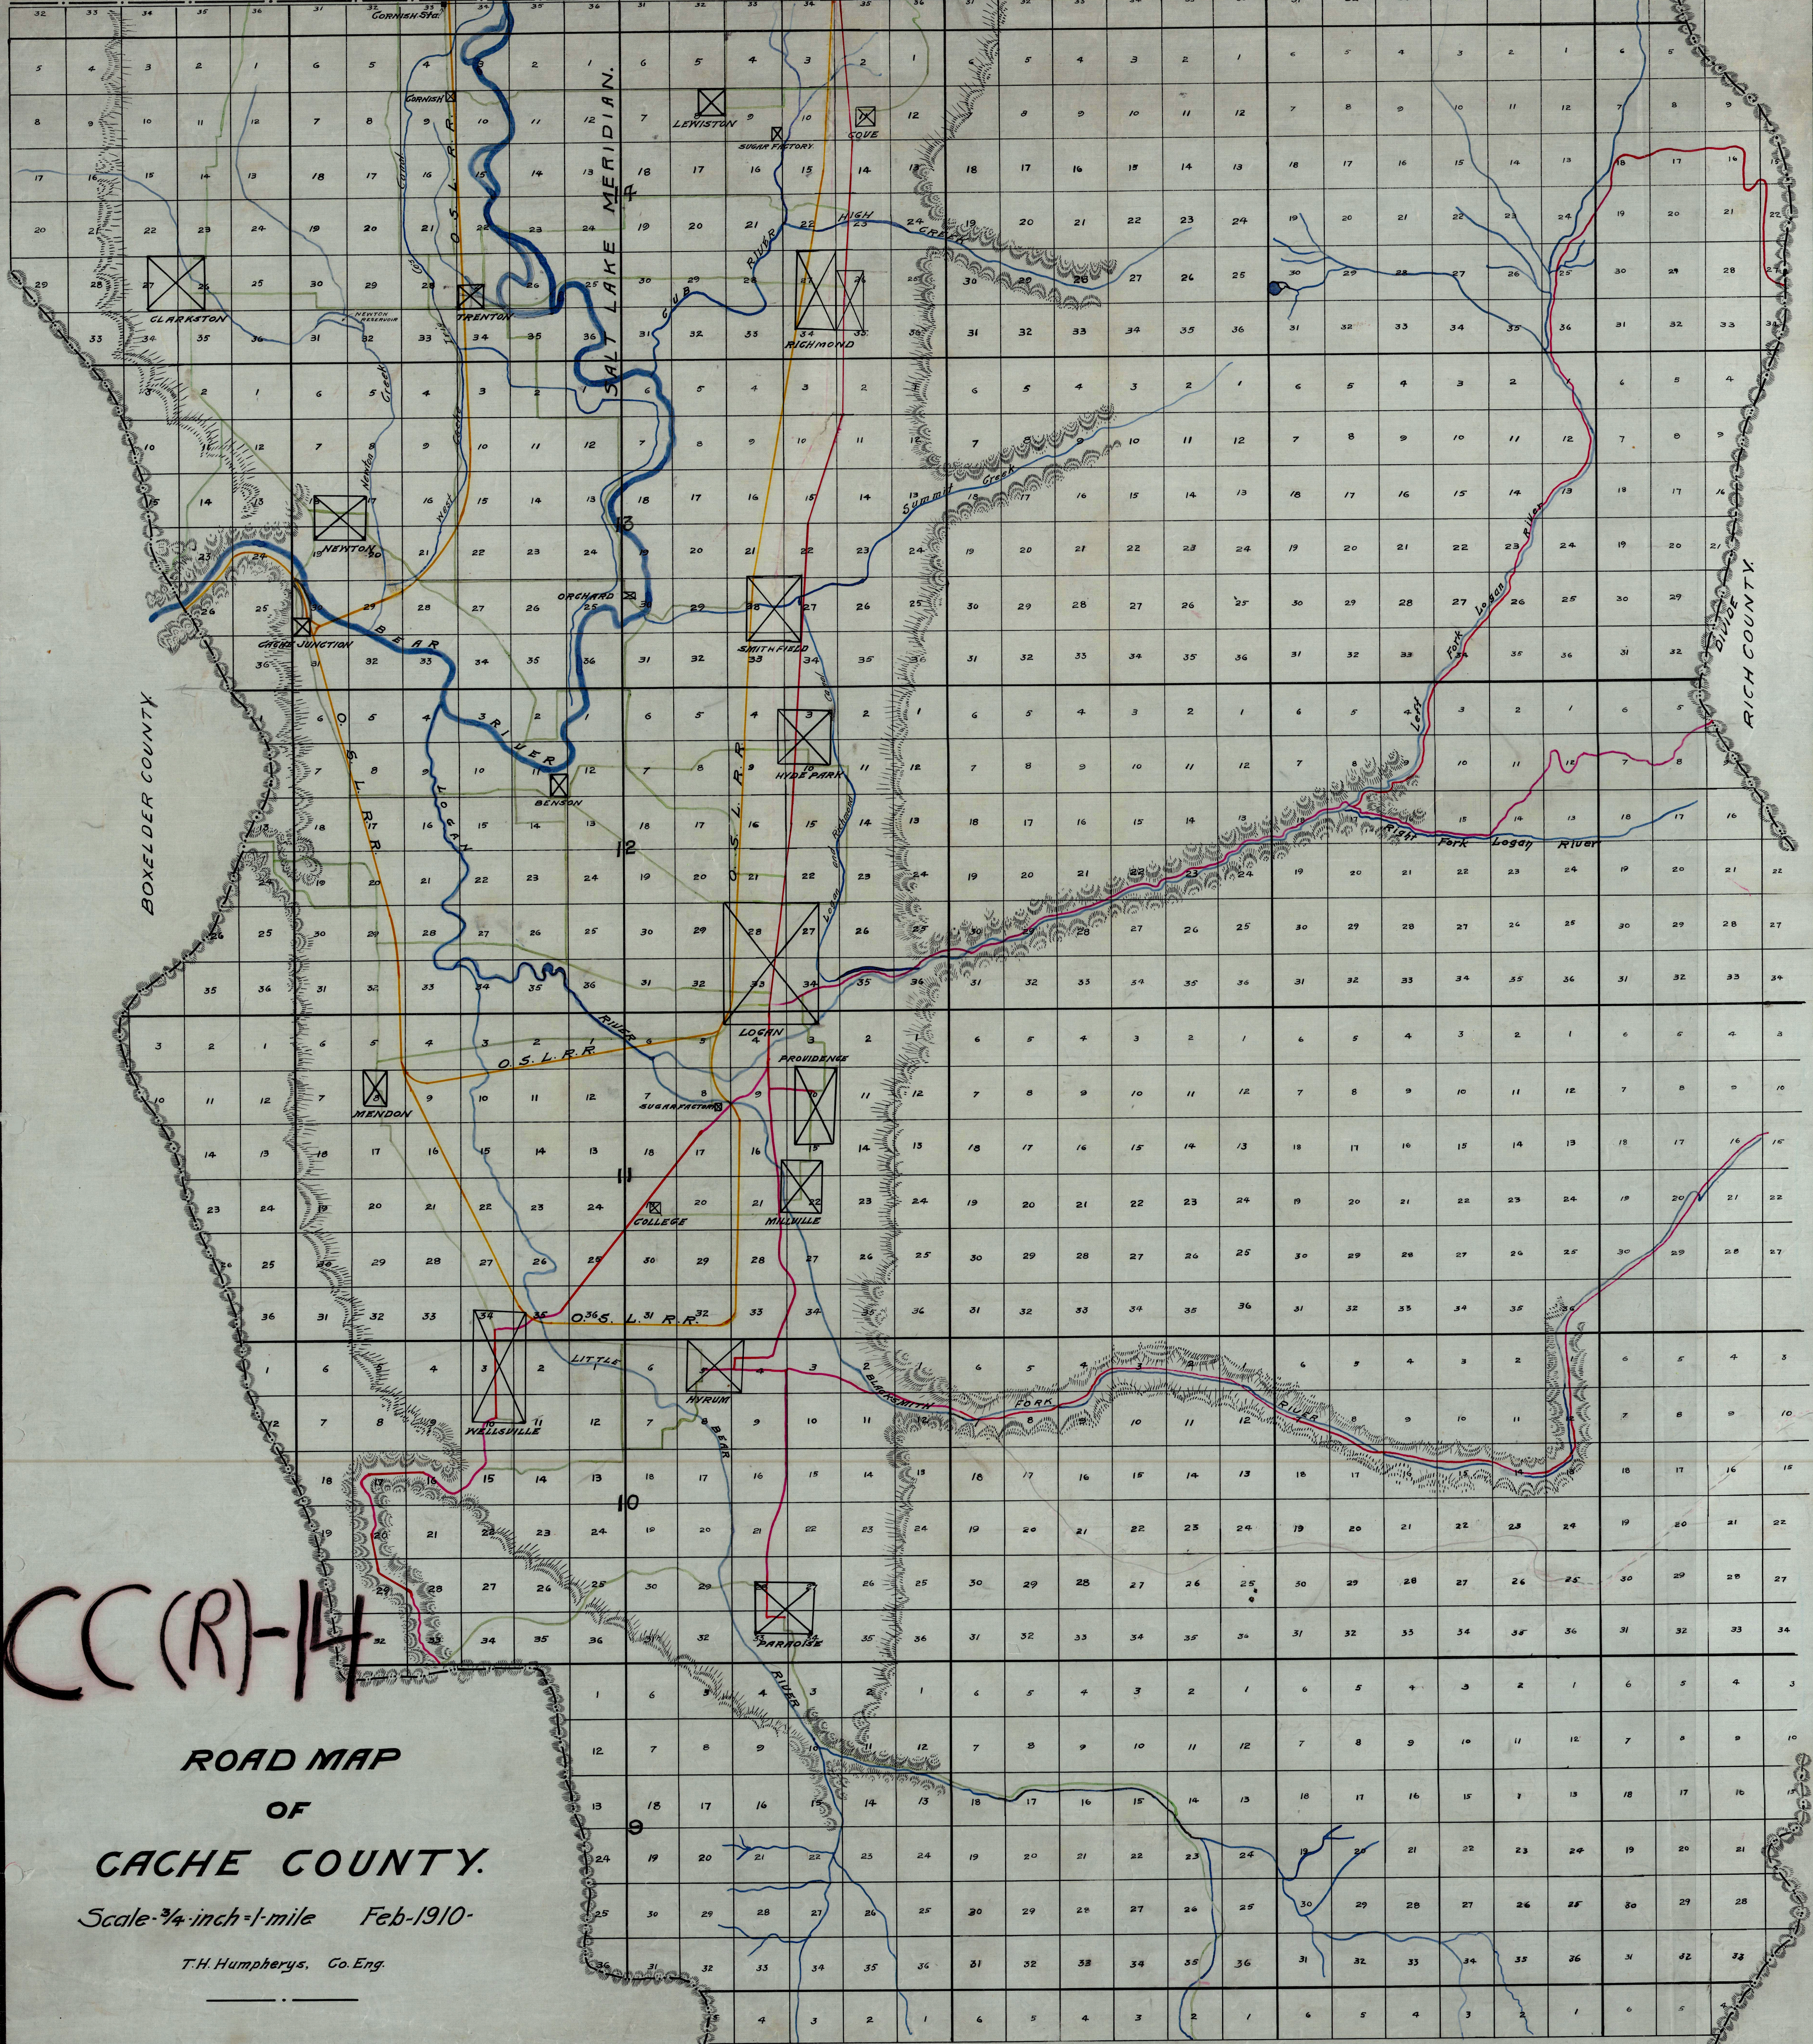

I D A H O

2 WEST.

1 WEST.

1 EAST.

2 EAST.

3 EAST.

4.

CC(R)-14

ROAD MAP OF CACHE COUNTY.

Scale - 3/4 inch = 1 mile Feb-1910-

T.H. Humpherys, Co. Eng.

WEBER COUNTY.

809 W. 2nd St. Idaho Falls, Idaho